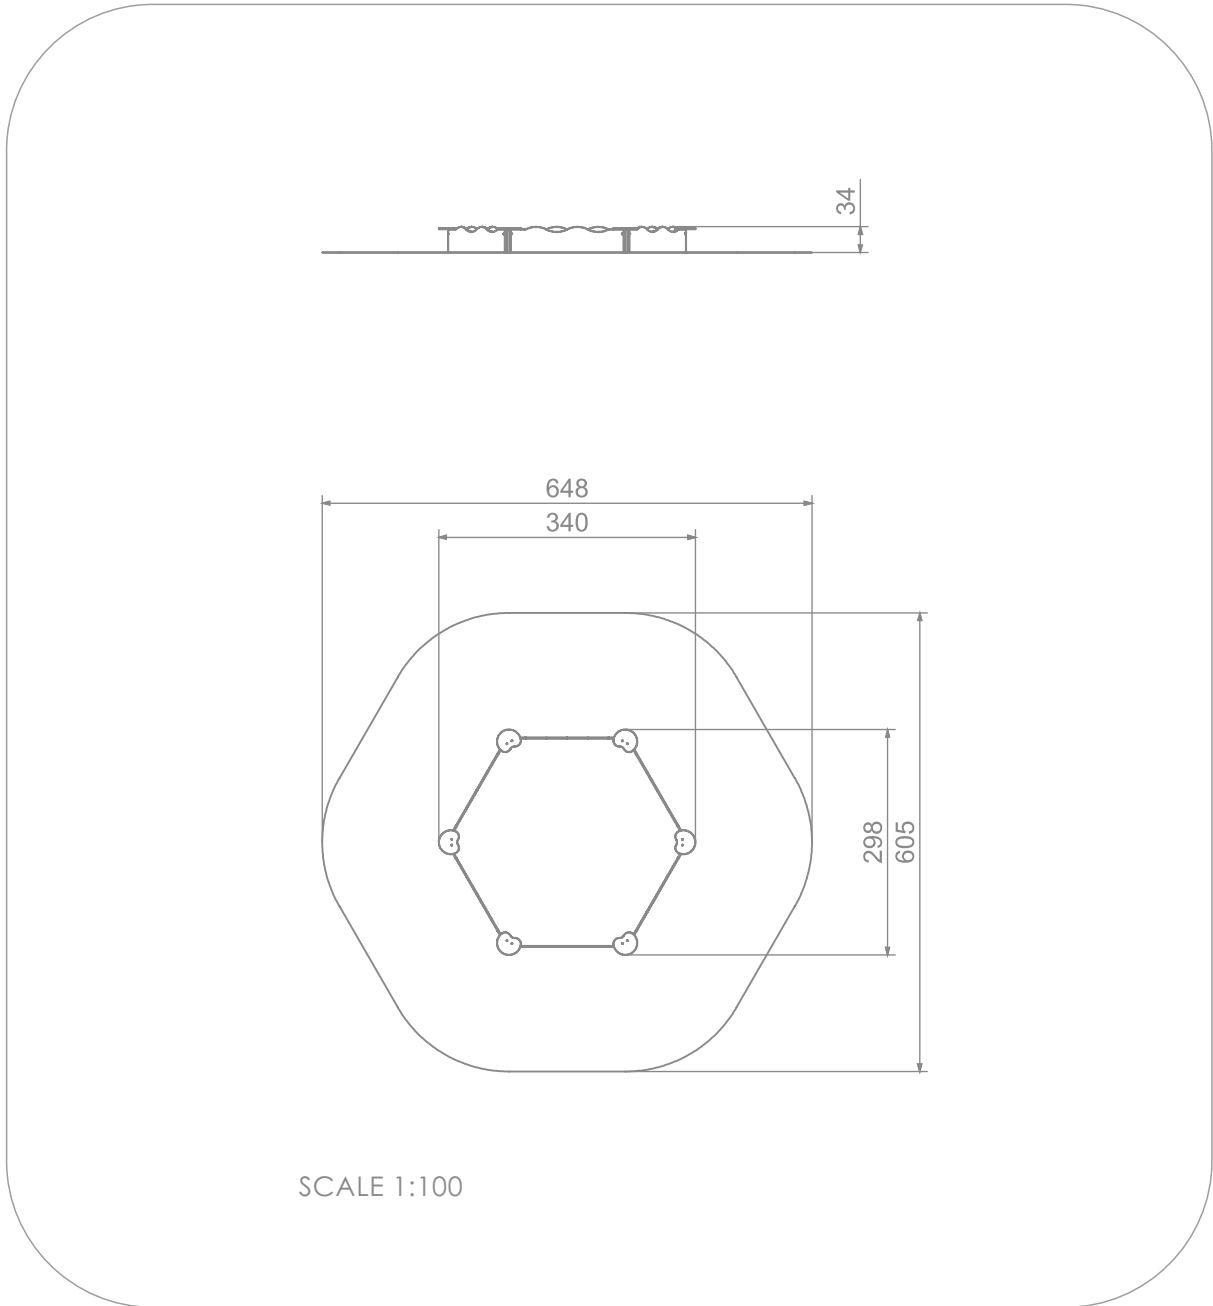

SOCIALIZING

SAND
PLAYING

INFORMATION ABOUT THE PRODUCT

Dimensions	298 x 340 cm
Safety zone	605 x 648 cm
Safety zone area	31 m ²
Overall height	34 cm
Free fall height	34 cm
Amount of users	10
Product complies with EN 1176-1:2017	YES
Availability of spare parts	YES
Age range	1-7

According to EN 1176-1:2017 norm, the product requires applying a safety surface according to the product's free fall height.

MATERIALS:

SOLID CONSTRUCTION
MADE OF BLACK STEEL
IS235JR, CLEANED THE
SANDBLASTING PROCESS

PLATES OF THE WALLS
MADE OF COLOURFUL
TRIPLE LAYERED 15 MM
HDPE POLYETHYLENE

CONNECTING ELEMENTS
LIKE SCREWS, NUTS,
WASHERS MADE OF
STAINLESS STEEL