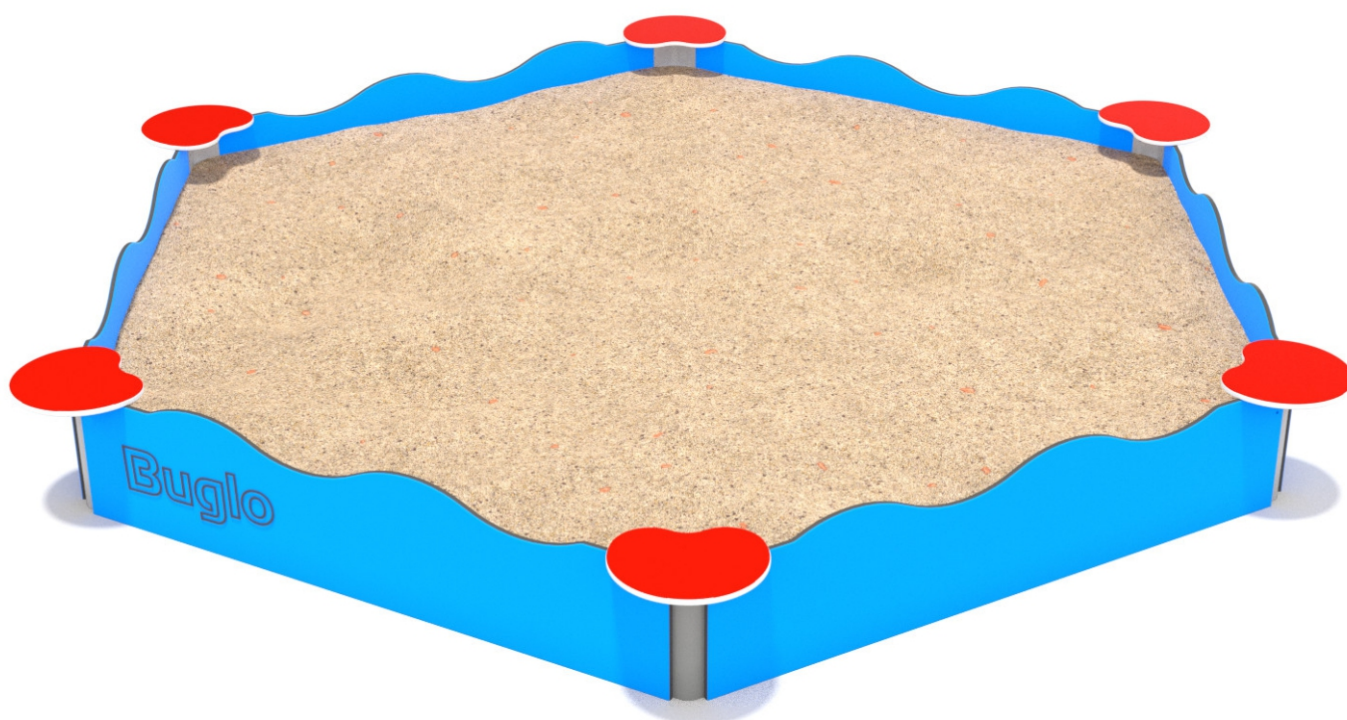

SOCIALIZING

SAND
PLAYING

INFORMATION ABOUT THE PRODUCT

Dimensions	298 x 340 cm
Safety zone	605 x 648 cm
Safety zone area	31 m ²
Overall height	34 cm
Free fall height	34 cm
Amount of users	10
Product complies with EN 1176-1:2017	YES
Availability of spare parts	YES
Age range	1-7

According to EN 1176-1:2017 norm, the product requires applying a safety surface according to the product's free fall height.

MATERIALS:

SOLID CONSTRUCTION
MADE OF BLACK STEEL
IS235JR, CLEANED THE
SANDBLASTING PROCESS

PLATES OF THE WALLS
MADE OF COLOURFUL
TRIPLE LAYERED 15 MM
HDPE POLYETHYLENE

CONNECTING ELEMENTS
LIKE SCREWS, NUTS,
WASHERS MADE OF
STAINLESS STEEL